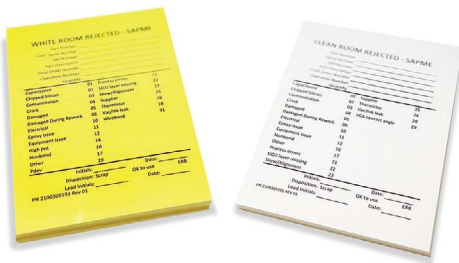

Fulfillment, Custom Applications, and Services

- Products available in sterile format
- Customized cleanroom, autoclavable letterheads with watermark
- Stacking applications—variable cleanroom papers for separating, stacking, and moving components
- Custom kitting
- Aftermarket cleaning
- Cleanroom punching and trimming

Custom Signage and Design Services

Choose from 80# or 130# cleanroom cover stock.

We print one-sided and two-sided cleanroom signs and documentation. Maximum size is 19 x 13 in. Simply send us your file and specifications and our designers will provide a PDF proof for your review and approval before printing.

Sterile versions are also available. We offer signage to suit different critical environments, including pharmaceutical, medical device, and semiconductor applications.